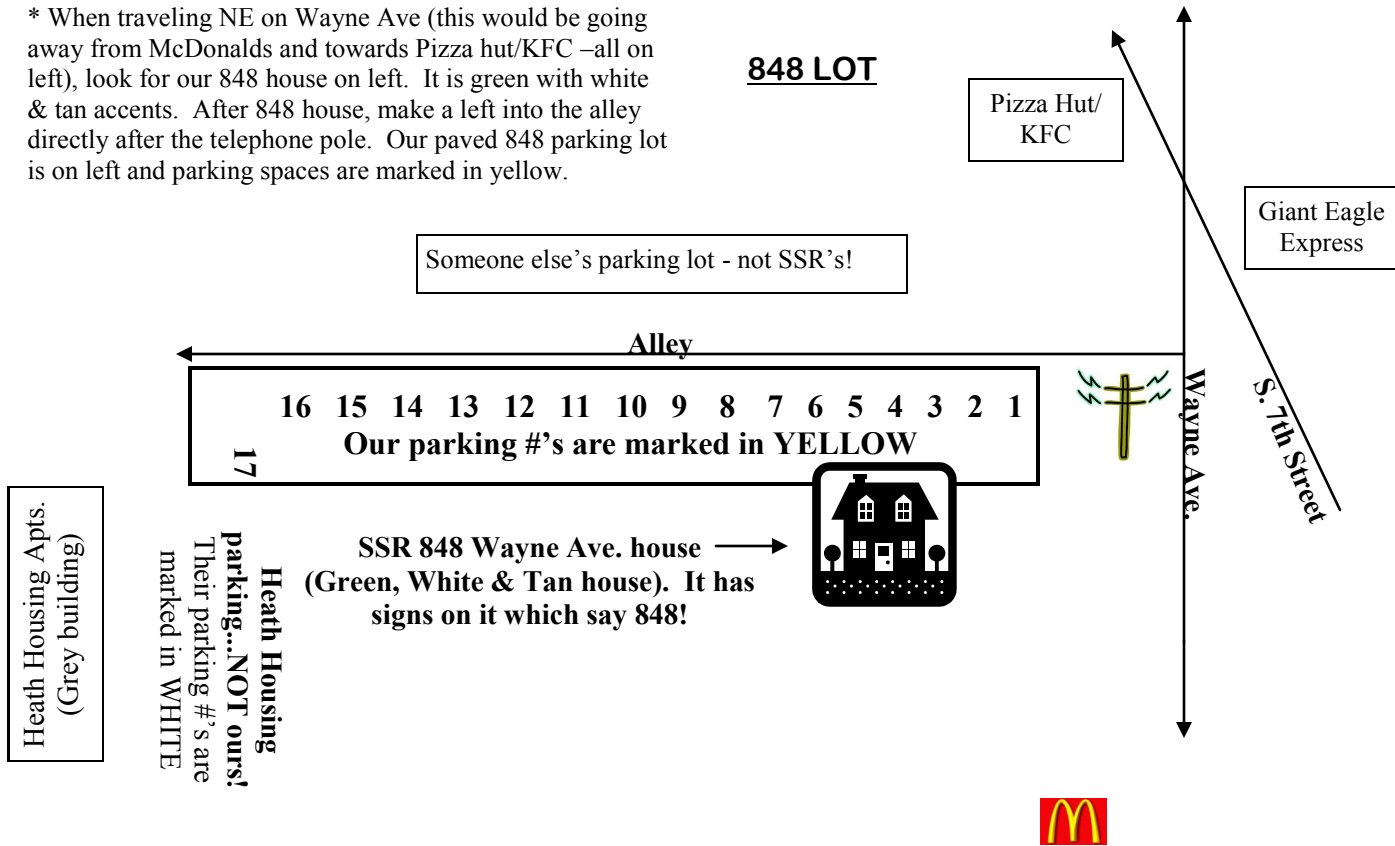

Map of Strong's Student Rental (SSR) Parking Lot 848

* When traveling NE on Wayne Ave (this would be going away from McDonalds and towards Pizza hut/KFC –all on left), look for our 848 house on left. It is green with white & tan accents. After 848 house, make a left into the alley directly after the telephone pole. Our paved 848 parking lot is on left and parking spaces are marked in yellow.

Strong Student Rental Tenants or non-tenants have the option to rent parking in our 848 Wayne Ave. parking lot. This is conveniently located adjacent to campus. It is a great location for our tenants living in our 848 Wayne Ave. House, Garman Ave. apartments or our 930 Wayne Ave. house. Many Maple street house tenants also like to rent a spot here as it is adjacent to campus.